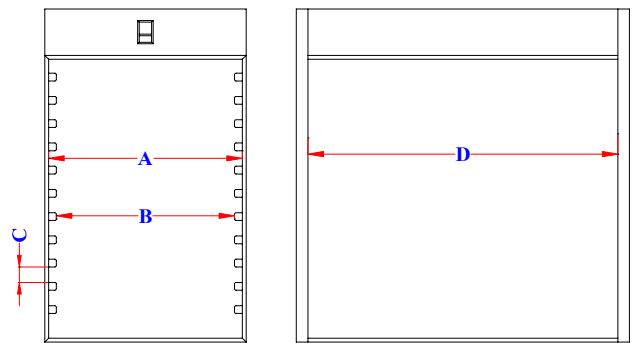

# TA011

RACK NO.	A	B	C	D	GLASS		CAPACITY	CONTAINER
	(MM)	(MM)	(MM)	(MM)	E (MM)	F (MM)	RACK	NO.
<b>TA011</b>	<b>225</b>	<b>245</b>	<b>377</b>	<b>114</b>	-	-	-	<b>CB</b>

CB