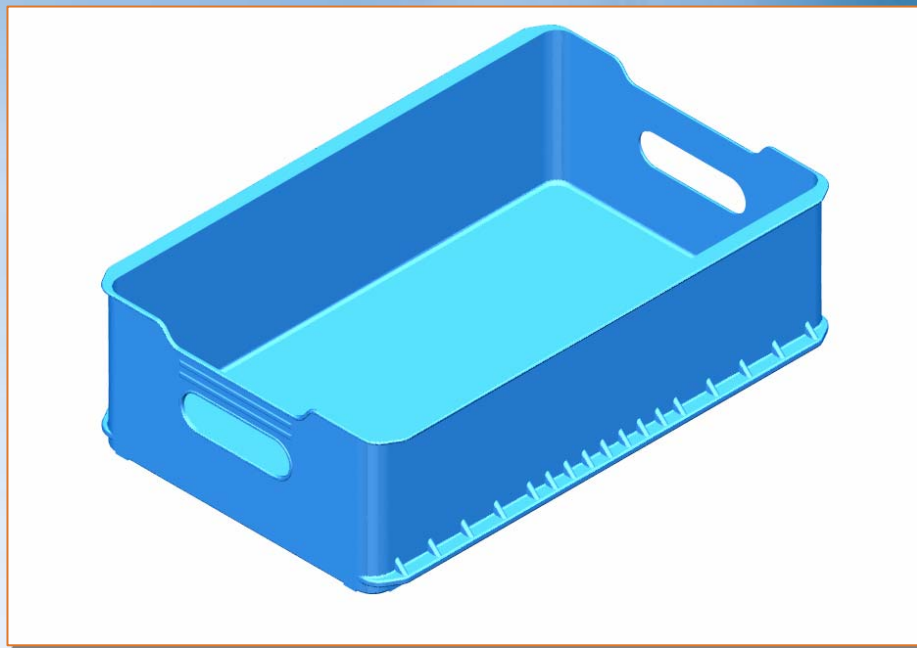

# TA011

RACK NO.	A	B	C	D	GLASS		CAPACITY	CONTAINER
	(MM)	(MM)	(MM)	(MM)	E (MM)	F (MM)	RACK	NO.
<b>TA011</b>	<b>225</b>	<b>245</b>	<b>377</b>	<b>114</b>	-	-	-	<b>CB</b>

CB